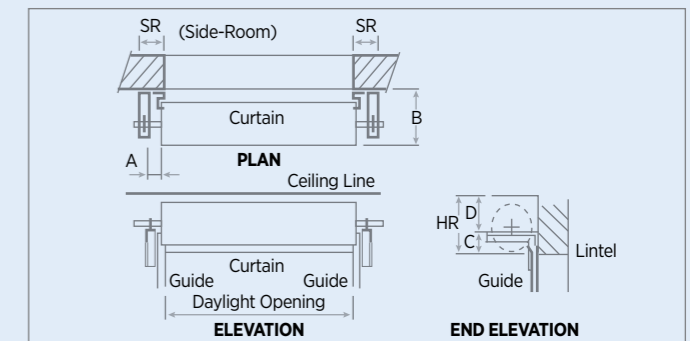

Standard Roller Garage Door Specifications

Dimension Panel (Minimum sizes) mm							
Series A (Hand Operated)	SR		HR	A	B	C	D
	Resid A	Resid AA					
2100 High	90	125	430	25-100	500	150	280
2400 High	90	125	450	25-100	540	160	290
2700 High	90	125	450	25-100	540	160	290
3000 High	90	125	470	25-100	560	170	300
Standard Curtain Widths							
Residential Series A	950, 1250, 1550, 1850, 2450, 2490, 2515, 2650, 2750, 2800, 3050, 3100, 3430, 3710						
Residential Series AA	3760, 4370, 5000, 5100, 5600						
Curtain Width							
Residential Series A	Daylight Opening Plus 50mm						
Residential Series AA	Daylight Opening Plus 100mm