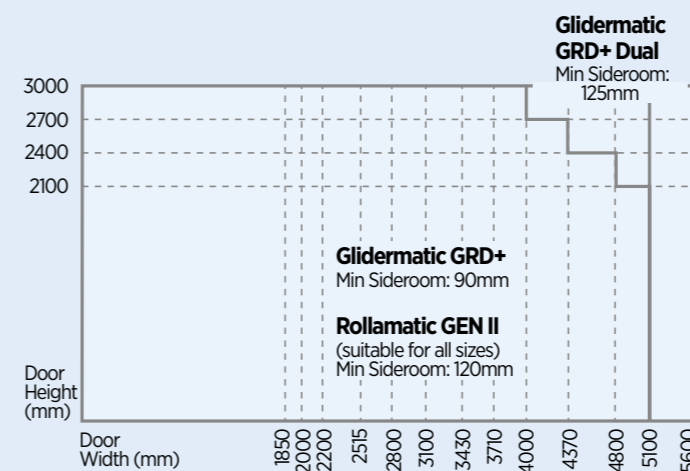

Garage Door Size Guide for Motor Options