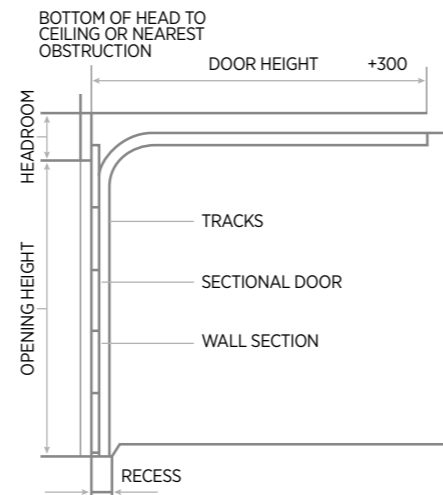

Side Room (standard): 120mm

Headroom (standard):

Manual: 340mm

Automatic: 390mm

Optional Low Headroom Fittings

| Front Mount | Rear Mount |
|------------------|------------------|
| Manual: 190mm | Manual: 190mm |
| Automatic: 250mm | Automatic: 190mm |
| Side Room: 120mm | Side Room: 150mm |