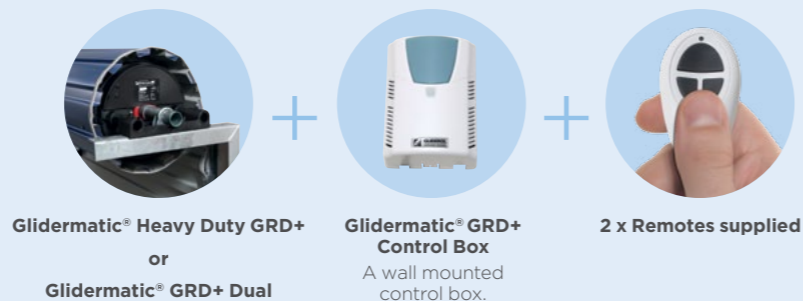

Motor and remote control options for Roller Garage Doors

Glidermatic GRD+ & GRD+ Dual Openers

- GRD+ suits residential roller doors up to 12m²
- Dual-motor GRD+ suits all roller doors up to 16m²
- Easy to use wall mounted control box
- Energy-efficient unit with LED lighting
- Electronic limits with soft start/soft stop
- Safety auto reverse