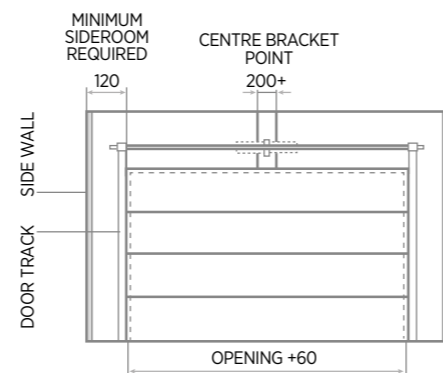

Side Room (standard): 120mm

Headroom (standard):

Manual: 340mm

Automatic: 390mm

Optional Low Headroom Fittings

| Front Mount | Rear Mount |
|------------------|------------------|
| Manual: 190mm | Manual: 190mm |
| Automatic: 250mm | Automatic: 190mm |
| Side Room: 120mm | Side Room: 150mm |