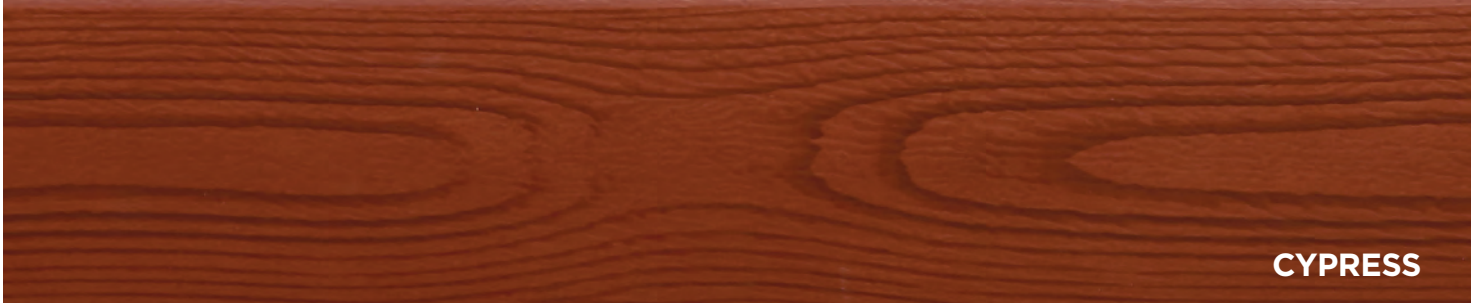

Premium Timber Paint Finish (QLD)

**Call your local Gliderol Office
on 1300 799 144**

Or email us at
sales@gliderol.com.au

www.gliderol.com.au