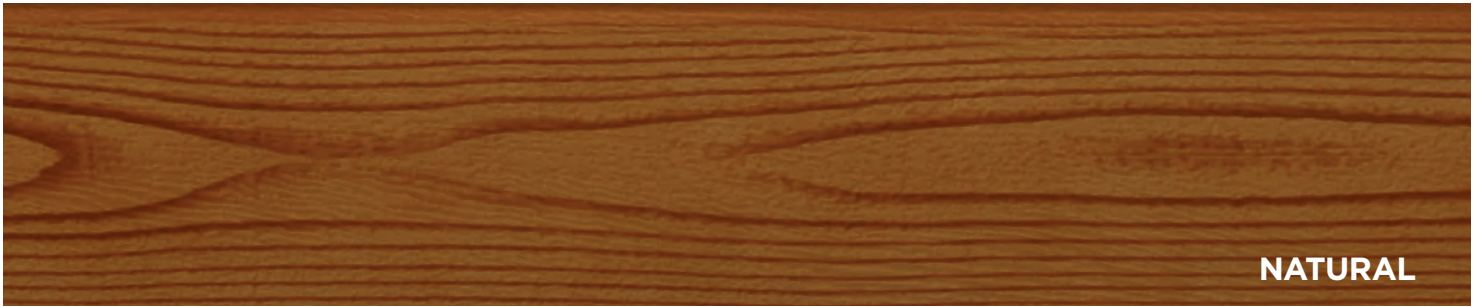

Premium Timber Paint Finish (QLD)

**Call your local Gliderol Office
on 1300 799 144**

Or email us at
sales@gliderol.com.au

www.gliderol.com.au