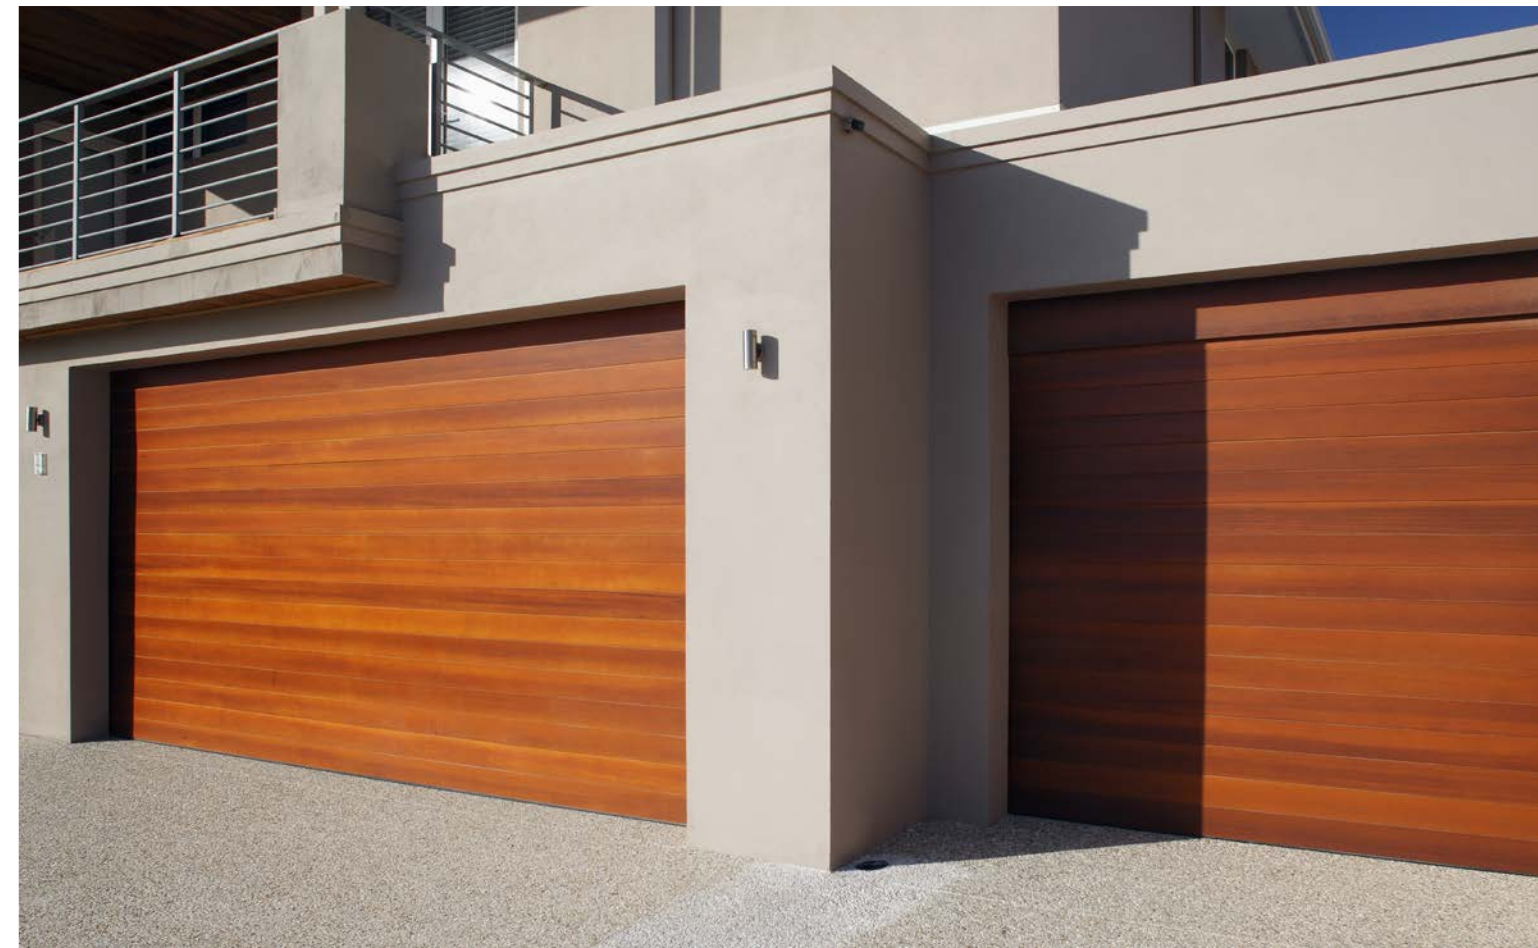

Stand out from the crowd and compliment the personality of your home with a handcrafted garage door full of character, style and sophistication.

Natural Timber Range

Cedar Panel 86

Western Red Cedar horizontal panelling (86mm) available in Fully Sealed (Hemlock, Walnut, Clear & Ebony) or Oiled (Clear, Sela Brown & Black Ash).

Cedar Panel 135

Western Red Cedar horizontal panelling (135mm) available in Fully Sealed (Hemlock, Walnut, Clear & Ebony) or Oiled (Clear, Sela Brown & Black Ash).

Classic Panel

Solid Western Red Cedar door with vertical panels available in Fully Sealed (Hemlock, Walnut, Clear & Ebony) or Oiled (Clear, Sela Brown & Black Ash).

Louvre Panel

Solid Western Red Cedar door with louvre panels available in Fully Sealed (Hemlock, Walnut, Clear & Ebony) or Oiled (Clear, Sela Brown & Black Ash).

Barn Panel

Vertical panelling with horizontal whalers & bolts available in Fully Sealed (Hemlock, Walnut, Clear & Ebony) or Oiled (Clear, Sela Brown & Black Ash).

Ply & Batten Panel

Ply sheets with Cedar battens available in Fully Sealed (Hemlock, Walnut, Clear & Ebony) or Oiled (Clear, Sela Brown & Black Ash)..

Contemporary Timber Range

Aliwood

Custom aluminium frame with timber inserts available in Fully Sealed (Hemlock, Walnut, Clear & Ebony) or Oiled (Clear, Sela Brown & Black Ash).