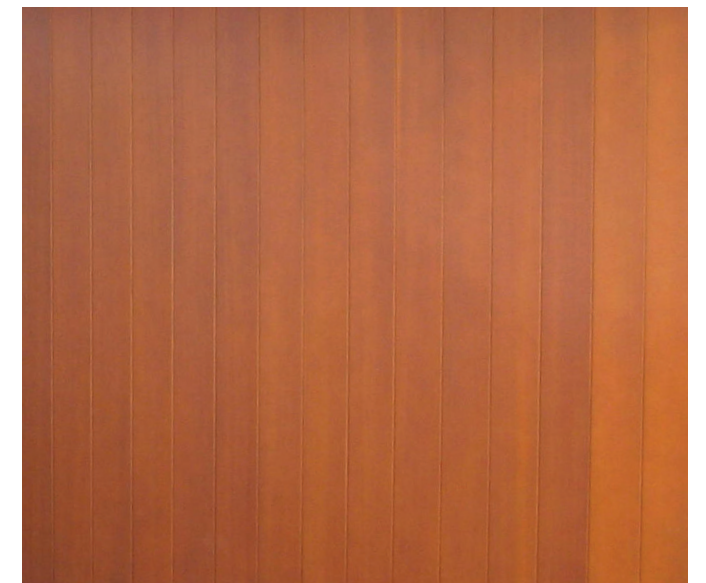

Cedar Panel 135

Western Red Cedar horizontal panelling (135mm) available in Fully Sealed (Hemlock, Walnut, Clear & Ebony) or Oiled (Clear, Sela Brown & Black Ash).

Classic Panel

Solid Western Red Cedar door with vertical panels available in Fully Sealed (Hemlock, Walnut, Clear & Ebony) or Oiled (Clear, Sela Brown & Black Ash).

Recessed Panel

Solid Cedar door with flat Cedar inserts available in Fully Sealed (Hemlock, Walnut, Clear & Ebony) or Oiled (Clear, Sela Brown & Black Ash).

Raised Panel

Solid Western Red Cedar door with raised panels available in Fully Sealed (Hemlock, Walnut, Clear & Ebony) or Oiled (Clear, Sela Brown & Black Ash).

Louvre Panel

Solid Western Red Cedar door with louvre panels available in Fully Sealed (Hemlock, Walnut, Clear & Ebony) or Oiled (Clear, Sela Brown & Black Ash).

Barn Panel

Vertical panelling with horizontal whalers & bolts available in Fully Sealed (Hemlock, Walnut, Clear & Ebony) or Oiled (Clear, Sela Brown & Black Ash).

Verti Panel

Vertical panelling (135mm) available in Fully Sealed (Hemlock, Walnut, Clear & Ebony) or Oiled (Clear, Sela Brown & Black Ash).

Natural Timber Range

Carriage Panel

Vertical panelling with louvred top panel available in Fully Sealed (Hemlock, Walnut, Clear & Ebony) or Oiled (Clear, Sela Brown & Black Ash).