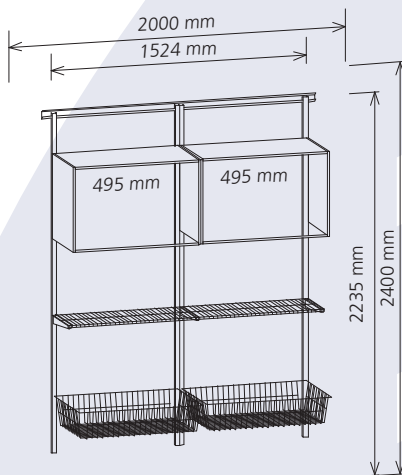

Telephone (03) 9793 5455
Facsimile (03) 9706 8492

Online
Email sales@gliderol.com.au
Website www.gliderol.com.au

Module D – 2 Metre

Qty	Colour	Description
1	Granite	305 mm D x 1524 mm W Shelf
2	Granite	Big Work Basket
2	Gray	GO-Box Cubby
3	Granite	305 mm VSB Profile Shelf
4	Granite	1980 mm Hanging Upright
1	Granite	1626 mm Hanging Rail
2	White	Screws/Spacers/Anchors Package