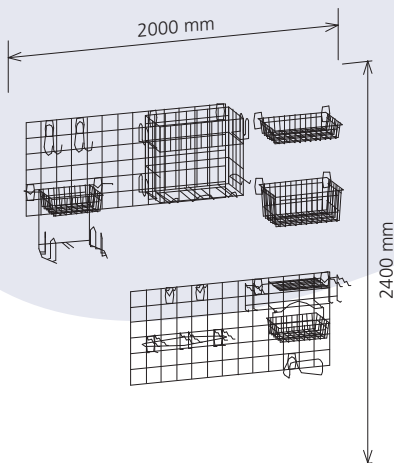

Telephone (03) 9793 5455
Facsimile (03) 9706 8492

Online
Email sales@gliderol.com.au
Website www.gliderol.com.au

Module D – 2 Metre

Qty	Colour	Description
1	Granite	305 mm D x 1524 mm W Shelf
2	Granite	Big Work Basket
2	Gray	GO-Box Cubby
3	Granite	305 mm VSB Profile Shelf
4	Granite	1980 mm Hanging Upright
1	Granite	1626 mm Hanging Rail
2	White	Screws/Spacers/Anchors Package