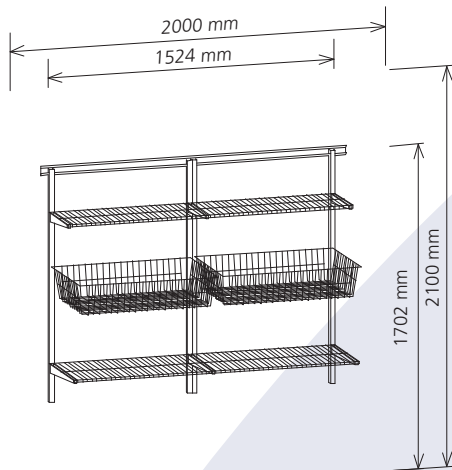

Telephone (03) 9793 5455
Facsimile (03) 9706 8492

Online
Email sales@gliderol.com.au
Website www.gliderol.com.au

Module A – 2 Metre

Qty	Colour	Description
4	Granite	305 mm D x 1524 mm W Shelf
12	Granite	305 mm VSB Profile Shelf
3	Granite	1980 mm Hanging Upright
1	Granite	1626 mm Hanging Rail
2	White	Screws/Spacers/Anchors Package

GLIDEROL® freedomRail®

Module C – 2 Metre

Qty	Colour	Description
1	Granite	305 mm D x 1524 mm W Shelf
1	Granite	406 mm D x 1524 mm W Shelf
2	Granite	Big Work Basket
3	Granite	305 mm VSB Profile Shelf
3	Granite	406 mm VSB Profile Shelf
4	Granite	1219 mm Hanging Upright
1	Granite	1626 mm Hanging Rail
2	White	Screws/Spacers/Anchors Package