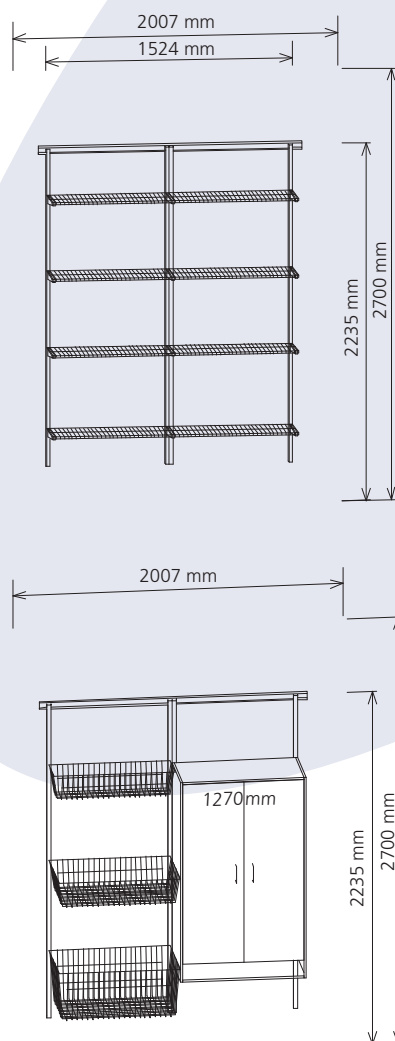

Module A – 2 Metre

Qty	Colour	Description
4	Granite	305 mm D x 1524 mm W Shelf
12	Granite	305 mm VSB Profile Shelf
3	Granite	1980 mm Hanging Upright
1	Granite	1626 mm Hanging Rail
2	White	Screws/Spacers/Anchors Package

Module B – 2 Metre

Qty	Colour	Description
1	Granite	Work Basket
1	Granite	Big Work Basket
1	Granite	Deep Work Basket
1	Gray	GO-Locker
1	Granite	GO-Locker Doors
4	Granite	1980 mm Hanging Upright
1	Granite	1626 mm Hanging Rail
2	White	Screws/Spacers/Anchors Package